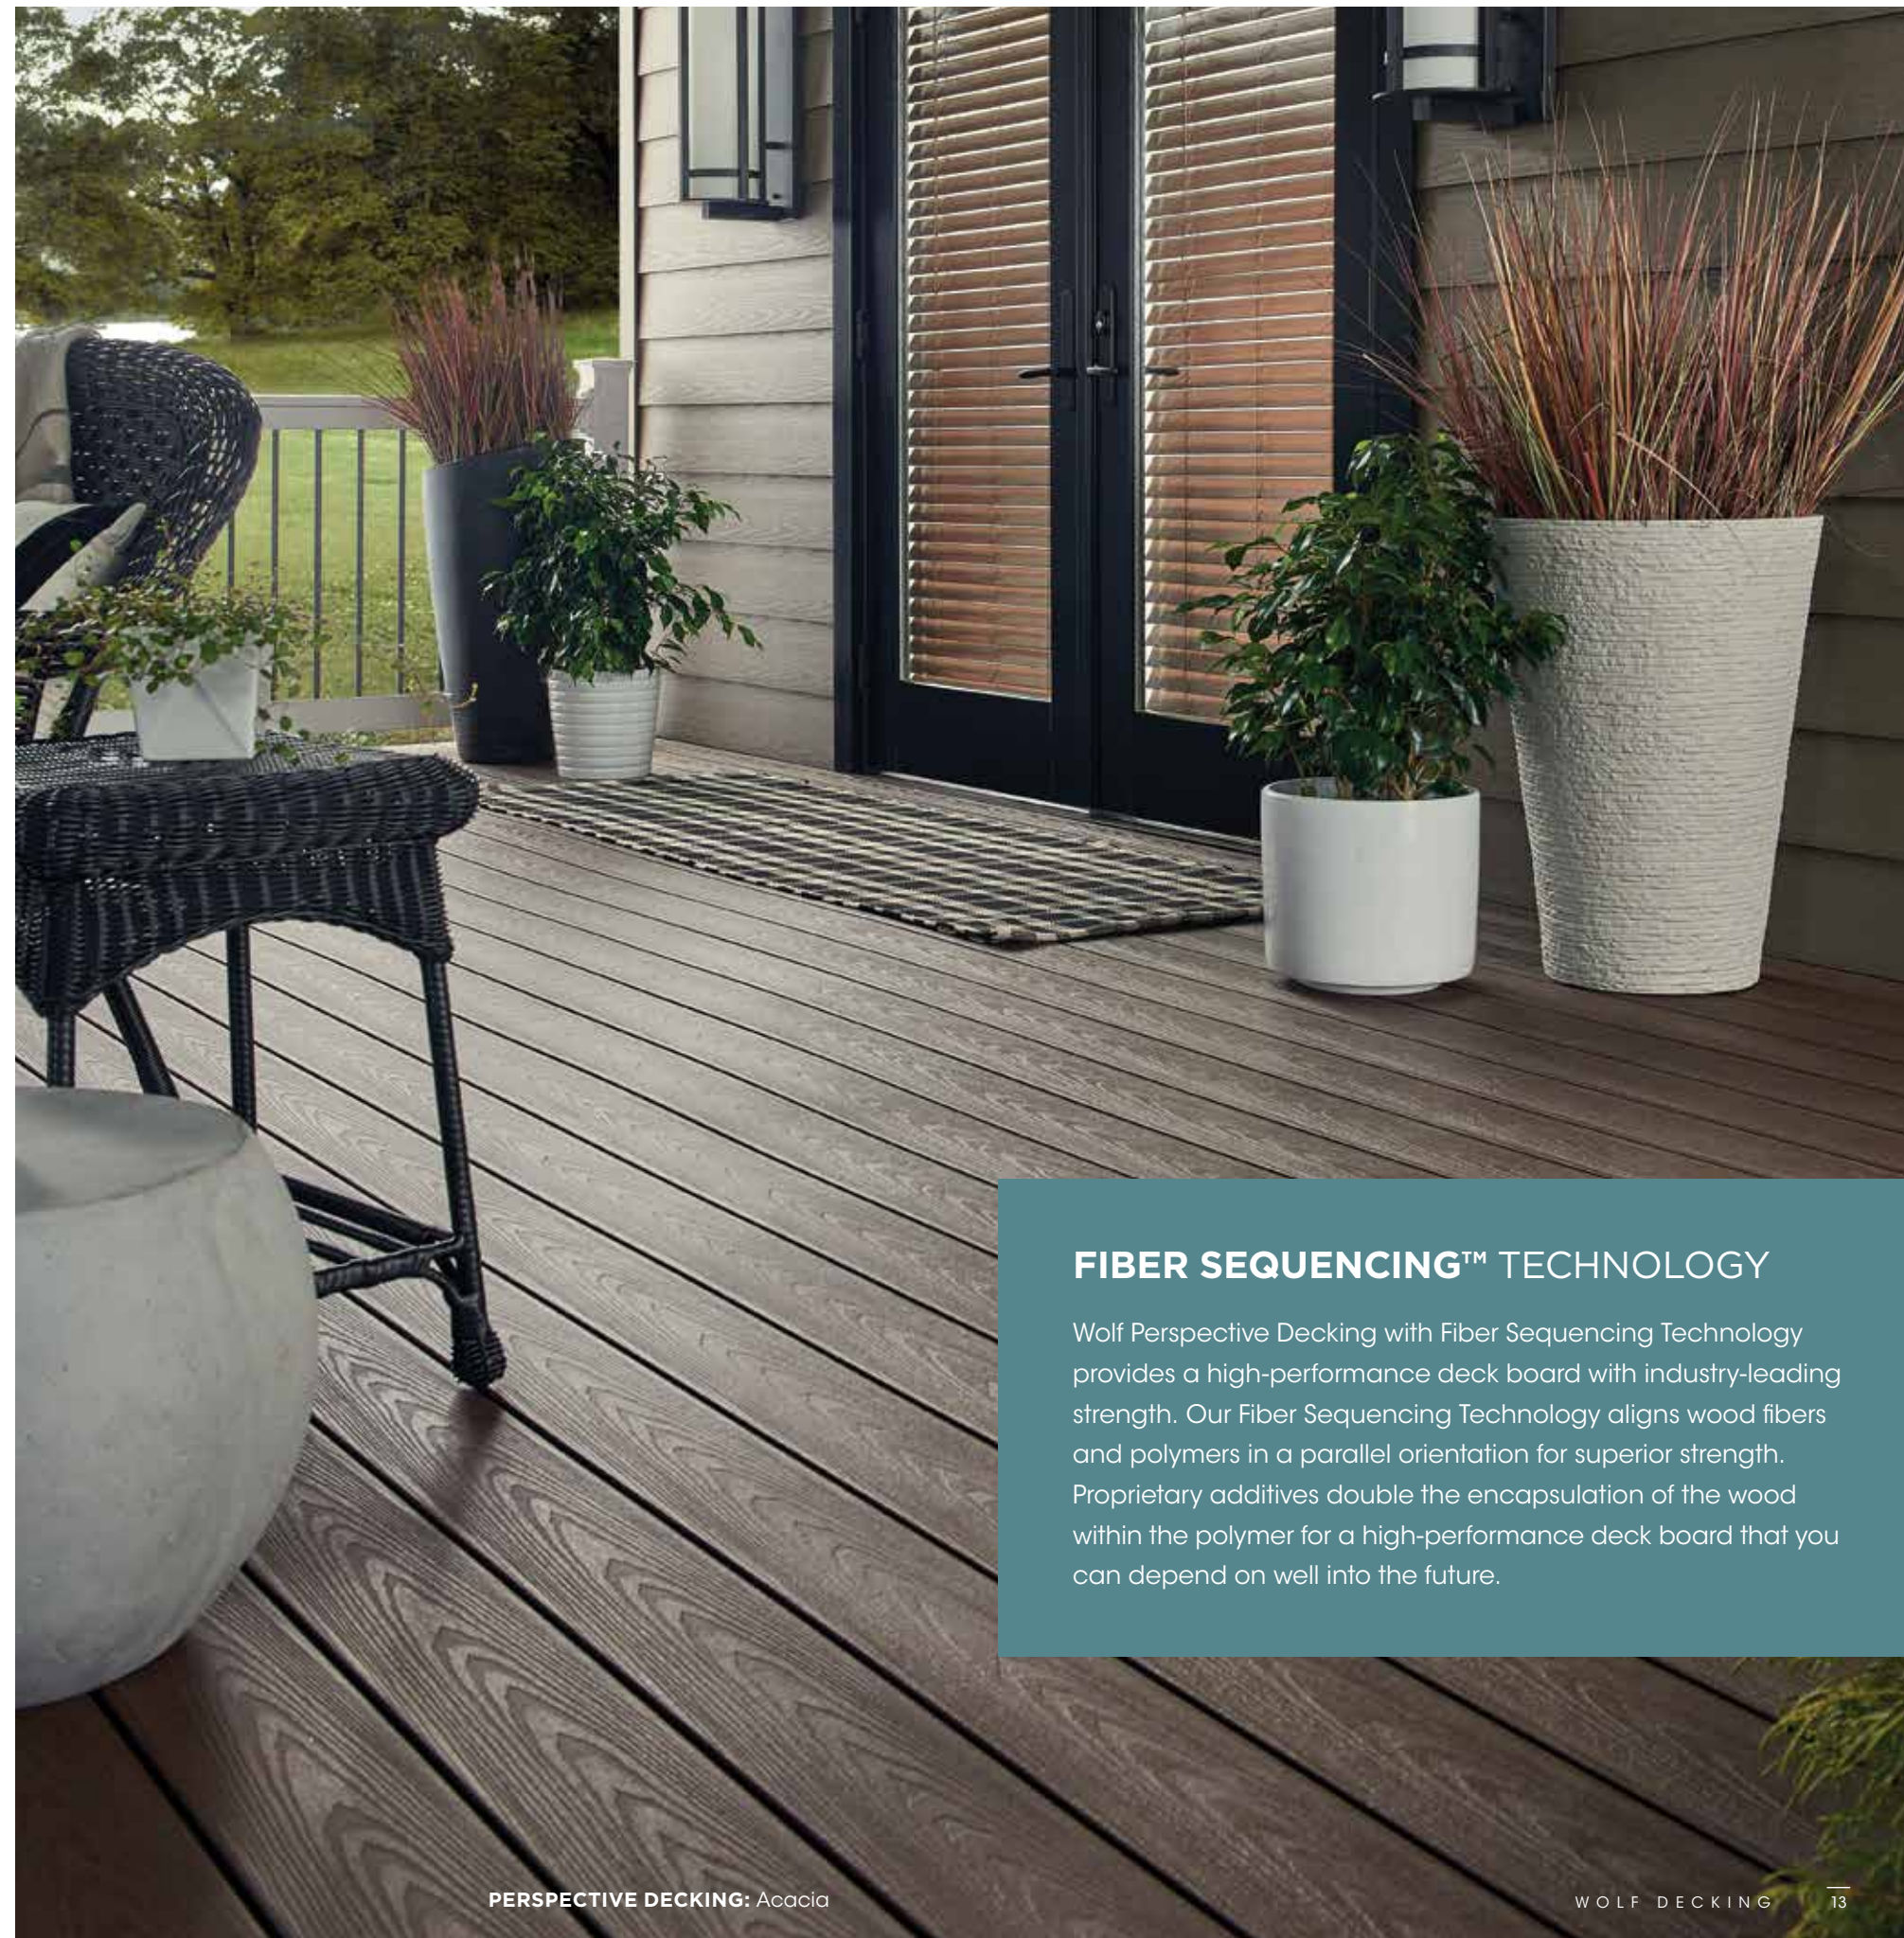

WOLF PERSPECTIVE™ DECKING

COLLECTIONS

A BEAUTIFUL OUTDOOR LIVING SPACE THAT PRESERVES THE OUTDOORS.

Perspective™ Decking sustainably blends the best characteristics of recycled wood with the long-lasting resilience of recycled plastic. Its composite material is certified by SCS Global Services as containing 94% recycled content. Router clippings and sawdust and recycled grocery bags and packaging material are used to make every plank. A reusable water reservoir provides a near-endless source of water for manufacturing. Pine trees are saved, lakes and rivers are preserved. With Perspective Decking, you help to save the environment—and enjoy a beautiful outdoor living space that will last for years.

MINIMUM 94% RECYCLED CONTENT
PRE-CONSUMER

FIBER SEQUENCING™ TECHNOLOGY

Wolf Perspective Decking with Fiber Sequencing Technology provides a high-performance deck board with industry-leading strength. Our Fiber Sequencing Technology aligns wood fibers and polymers in a parallel orientation for superior strength. Proprietary additives double the encapsulation of the wood within the polymer for a high-performance deck board that you can depend on well into the future.