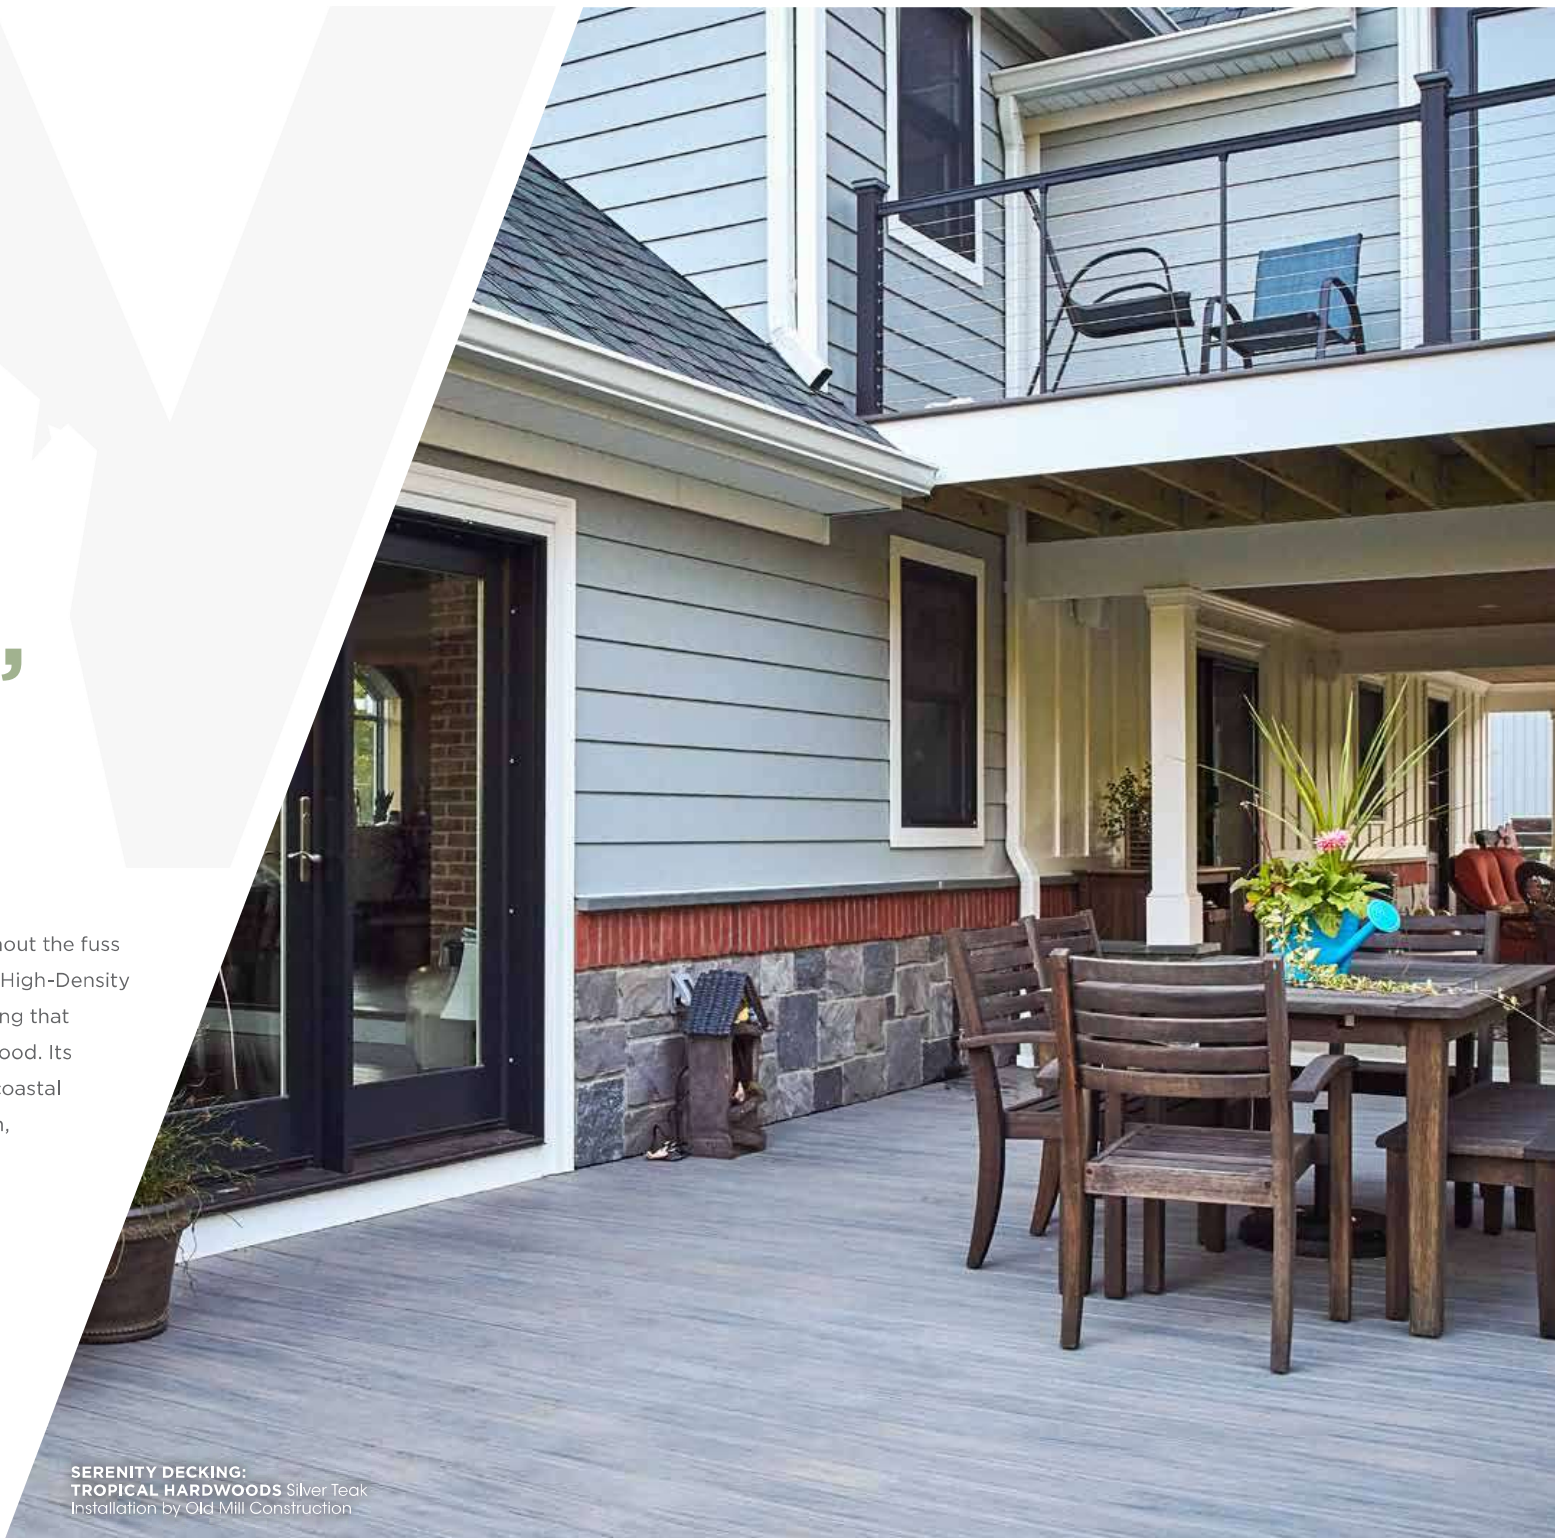

WOLF SERENITY™ DECKING
HIGH-DENSITY CELLULAR™ TECHNOLOGY

LOOKS AMAZING, RAIN OR SHINE

Spend more quality time enjoying your deck without the fuss of caring for wood. Wolf Serenity™ Decking with High-Density Cellular™ Technology is a low-maintenance decking that provides the color variation and texture of real wood. Its moisture repellency makes it ideal for rainy and coastal regions. Plus it maintains its color, even in the sun, so you can expect long-lasting beauty.

SERENITY DECKING:
TROPICAL HARDWOODS Silver Teak
Installation by Old Mill Construction