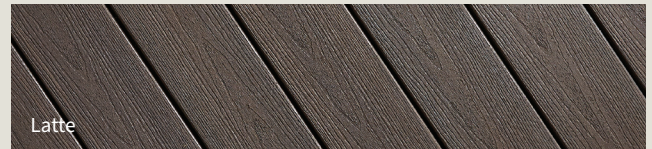

fiberon® Sanctuary®

Enjoy a relaxing, personal oasis with Fiberon® Sanctuary decking. Beautiful and easy to maintain, Sanctuary decking features bold, multi-tonal colors and rustic embossing with an innovative PermaTech® cap layer for superior stain and fade resistance.

- Three-sided PermaTech cap layer resists fading.
- The flat-profile bottom provides a sturdy feel, reminiscent of traditional lumber.
- Strong composite construction resists splintering, rotting, cracking, insects and decay.
- Contains 95% recycled content.
- A Fire-rated version of Sanctuary decking is also available and approved for use in all Wildland Urban Interface (WUI) zones and meets additional fire performance requirements of San Diego County.

Square Edge = 0.925 in. x 5.25 in.
Lengths: 16 ft. and 20 ft.

Grooved Edge = 0.925 in. x 5.25 in.
Lengths: 12 ft., 16 ft. and 20 ft.

Fascia: .75 in. x 11.25 in. x 12 ft.

Riser Board: .75 in. x 7.25 in. x 12 ft.

Sanctuary composite decking in Espresso.

fiberon® Sanctuary®

Lifetime
WARRANTY
Performance
Limited Residential

Sanctuary composite decking in Earl Grey.

Note: See your Fiberon seller or visit www.fiberondecking.com for details on limited warranties and exclusions.
©2022 Fiberon. All rights reserved.