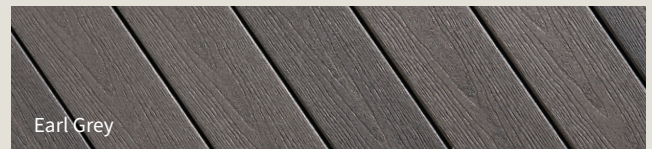

Square Edge = 0.925 in. x 5.25 in.
Lengths: 16 ft. and 20 ft.

Grooved Edge = 0.925 in. x 5.25 in.
Lengths: 12 ft., 16 ft. and 20 ft.

Fascia: .75 in. x 11.25 in. x 12 ft.

Riser Board: .75 in. x 7.25 in. x 12 ft.

Sanctuary composite decking in Espresso.

fiberon® Sanctuary®

Lifetime
WARRANTY
Performance
Limited Residential

Sanctuary composite decking in Earl Grey.

Note: See your Fiberon seller or visit www.fiberondecking.com for details on limited warranties and exclusions.
©2022 Fiberon. All rights reserved.