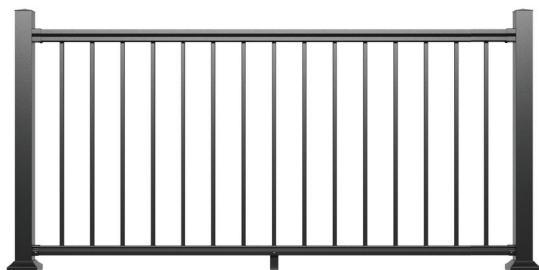

fiberon® CitySide Railing

Expand the possibilities.

Explore the clean, minimalist design of CitySide railing, now with even more options to add beauty and functionality to your home. Whether you want to create a serene backyard retreat with an unobstructed view, or an elegant outdoor space to host dinner parties, choose customizable CitySide railing to create the aesthetic that best fits your needs.

New for 2023

Choose from two distinct top rail profiles – Contemporary and Traditional – that can be paired with sleek black aluminum balusters.

NEW Contemporary
(Matte Black)

Traditional
(Matte Black)

NEW Contemporary Rail Kit for Glass Infill

- Contemporary 6 ft. line rail sections can also be paired with tempered glass panels (glass sold separately).

NEW Over-the-Post Drink Rail Kit

- The optional over-the-post drink rail kit can be used with both traditional and contemporary top rail profiles.
- Attaches a deck board to your railing, can match or complement deck surface.
- Installs on 6 ft. and 8 ft. line rail sections.